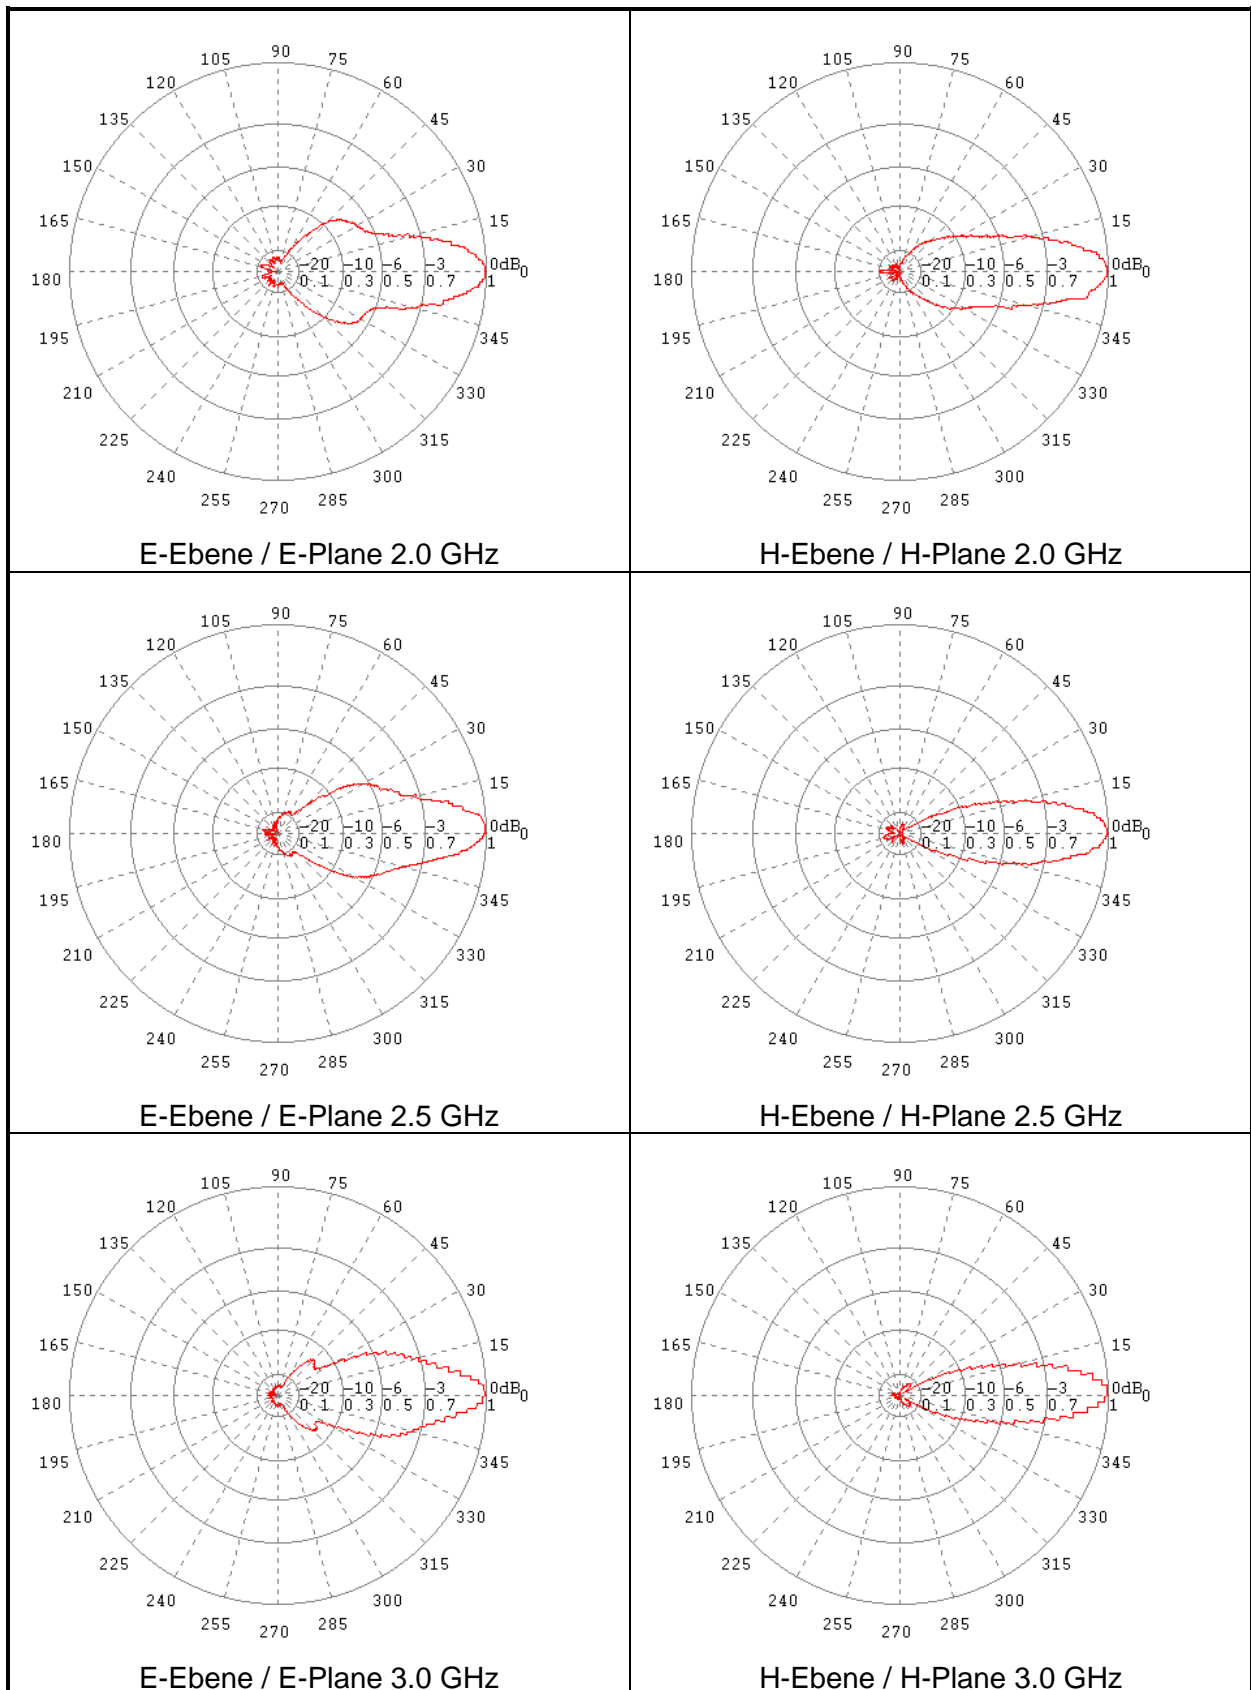

**BBHA Doppelsteg-Breitband-Hornantenne**  
**BBHA 9120 E Double Ridged Broadband Horn Antenna**

| Frequenz [GHz]  | 3 dB-Öffnungswinkel<br>E-Ebene [°]  | 3 dB-Öffnungswinkel<br>H-Ebene [°]  |
|-----------------|-------------------------------------|-------------------------------------|
| Frequency [GHz] | Half-Power Beamwidth<br>E-Plane [°] | Half-Power Beamwidth<br>H-Plane [°] |
| 0.5             | 82                                  | 70                                  |
| 1.0             | 46                                  | 42                                  |
| 1.5             | 36                                  | 38                                  |
| 2.0             | 27                                  | 26                                  |
| 2.5             | 25                                  | 23                                  |
| 3.0             | 26                                  | 21                                  |
| 3.5             | 36                                  | 24                                  |
| 4.0             | 28                                  | 15                                  |
| 4.5             | 21                                  | 13                                  |
| 5.0             | 31                                  | 26                                  |
| 6.0             | 16                                  | 11                                  |