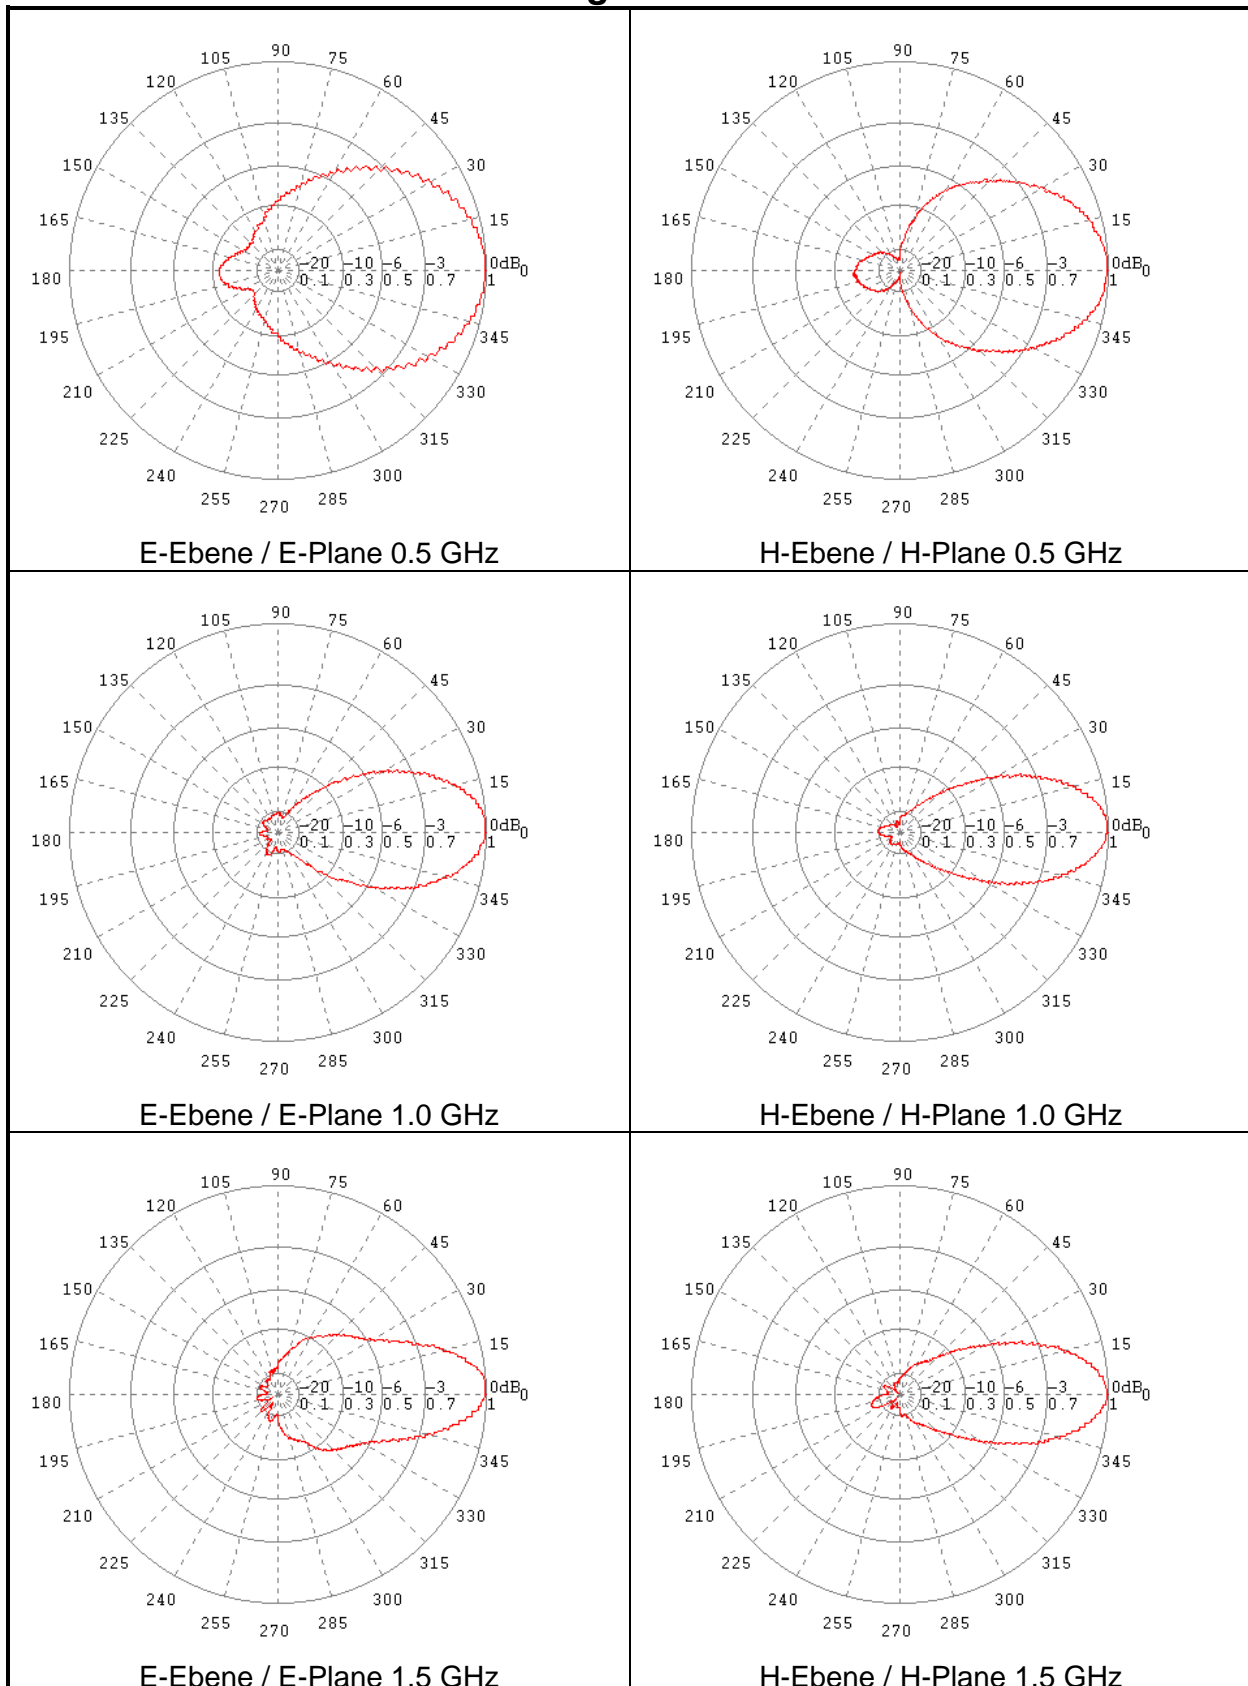

**BBHA Doppelsteg-Breitband-Hornantenne**  
**BBHA 9120 E Double Ridged Broadband Horn Antenna**

| Frequenz [GHz]  | 3 dB-Öffnungswinkel<br>E-Ebene [°]  | 3 dB-Öffnungswinkel<br>H-Ebene [°]  |
|-----------------|-------------------------------------|-------------------------------------|
| Frequency [GHz] | Half-Power Beamwidth<br>E-Plane [°] | Half-Power Beamwidth<br>H-Plane [°] |
| 0.5             | 82                                  | 70                                  |
| 1.0             | 46                                  | 42                                  |
| 1.5             | 36                                  | 38                                  |
| 2.0             | 27                                  | 26                                  |
| 2.5             | 25                                  | 23                                  |
| 3.0             | 26                                  | 21                                  |
| 3.5             | 36                                  | 24                                  |
| 4.0             | 28                                  | 15                                  |
| 4.5             | 21                                  | 13                                  |
| 5.0             | 31                                  | 26                                  |
| 6.0             | 16                                  | 11                                  |