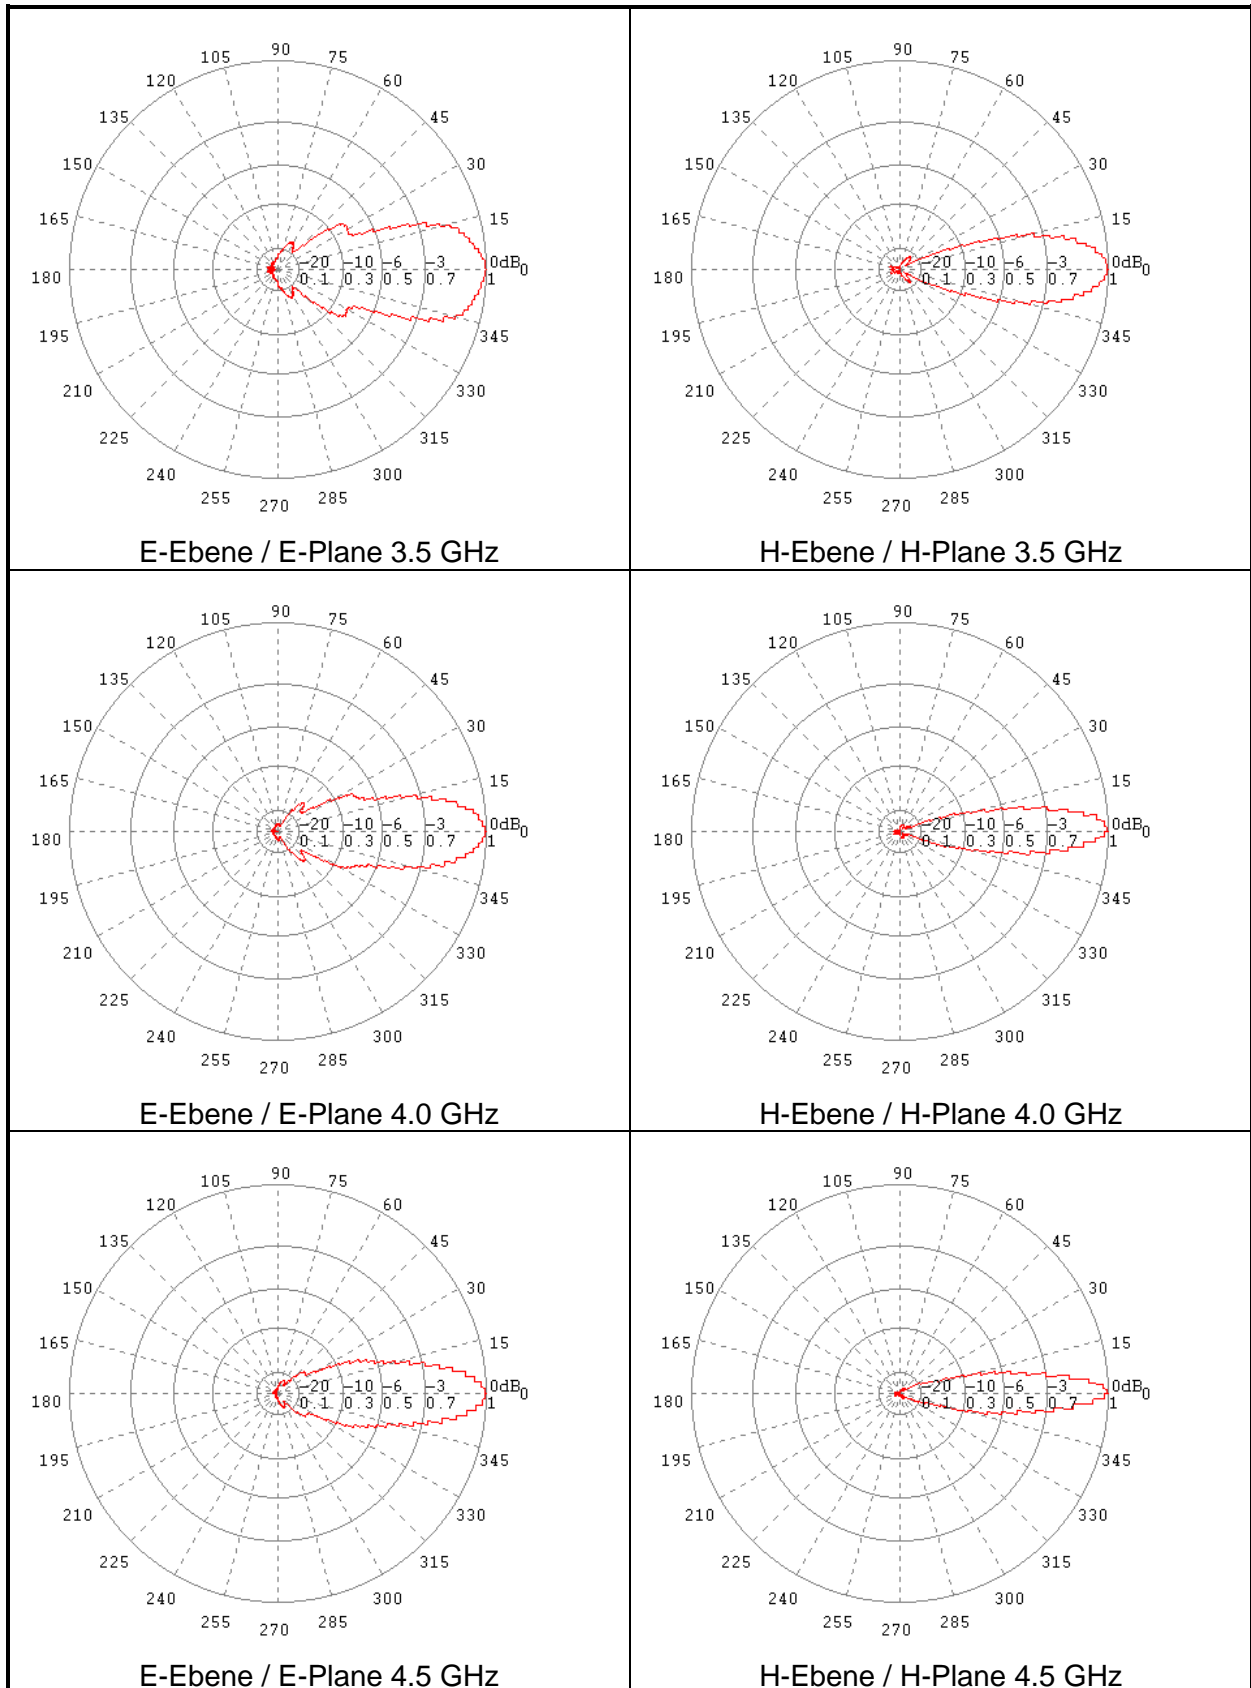

**BBHA Doppelsteg-Breitband-Hornantenne**  
**BBHA 9120 E Double Ridged Broadband Horn Antenna**

| Frequenz [GHz]  | 3 dB-Öffnungswinkel<br>E-Ebene [°]  | 3 dB-Öffnungswinkel<br>H-Ebene [°]  |
|-----------------|-------------------------------------|-------------------------------------|
| Frequency [GHz] | Half-Power Beamwidth<br>E-Plane [°] | Half-Power Beamwidth<br>H-Plane [°] |
| 0.5             | 82                                  | 70                                  |
| 1.0             | 46                                  | 42                                  |
| 1.5             | 36                                  | 38                                  |
| 2.0             | 27                                  | 26                                  |
| 2.5             | 25                                  | 23                                  |
| 3.0             | 26                                  | 21                                  |
| 3.5             | 36                                  | 24                                  |
| 4.0             | 28                                  | 15                                  |
| 4.5             | 21                                  | 13                                  |
| 5.0             | 31                                  | 26                                  |
| 6.0             | 16                                  | 11                                  |