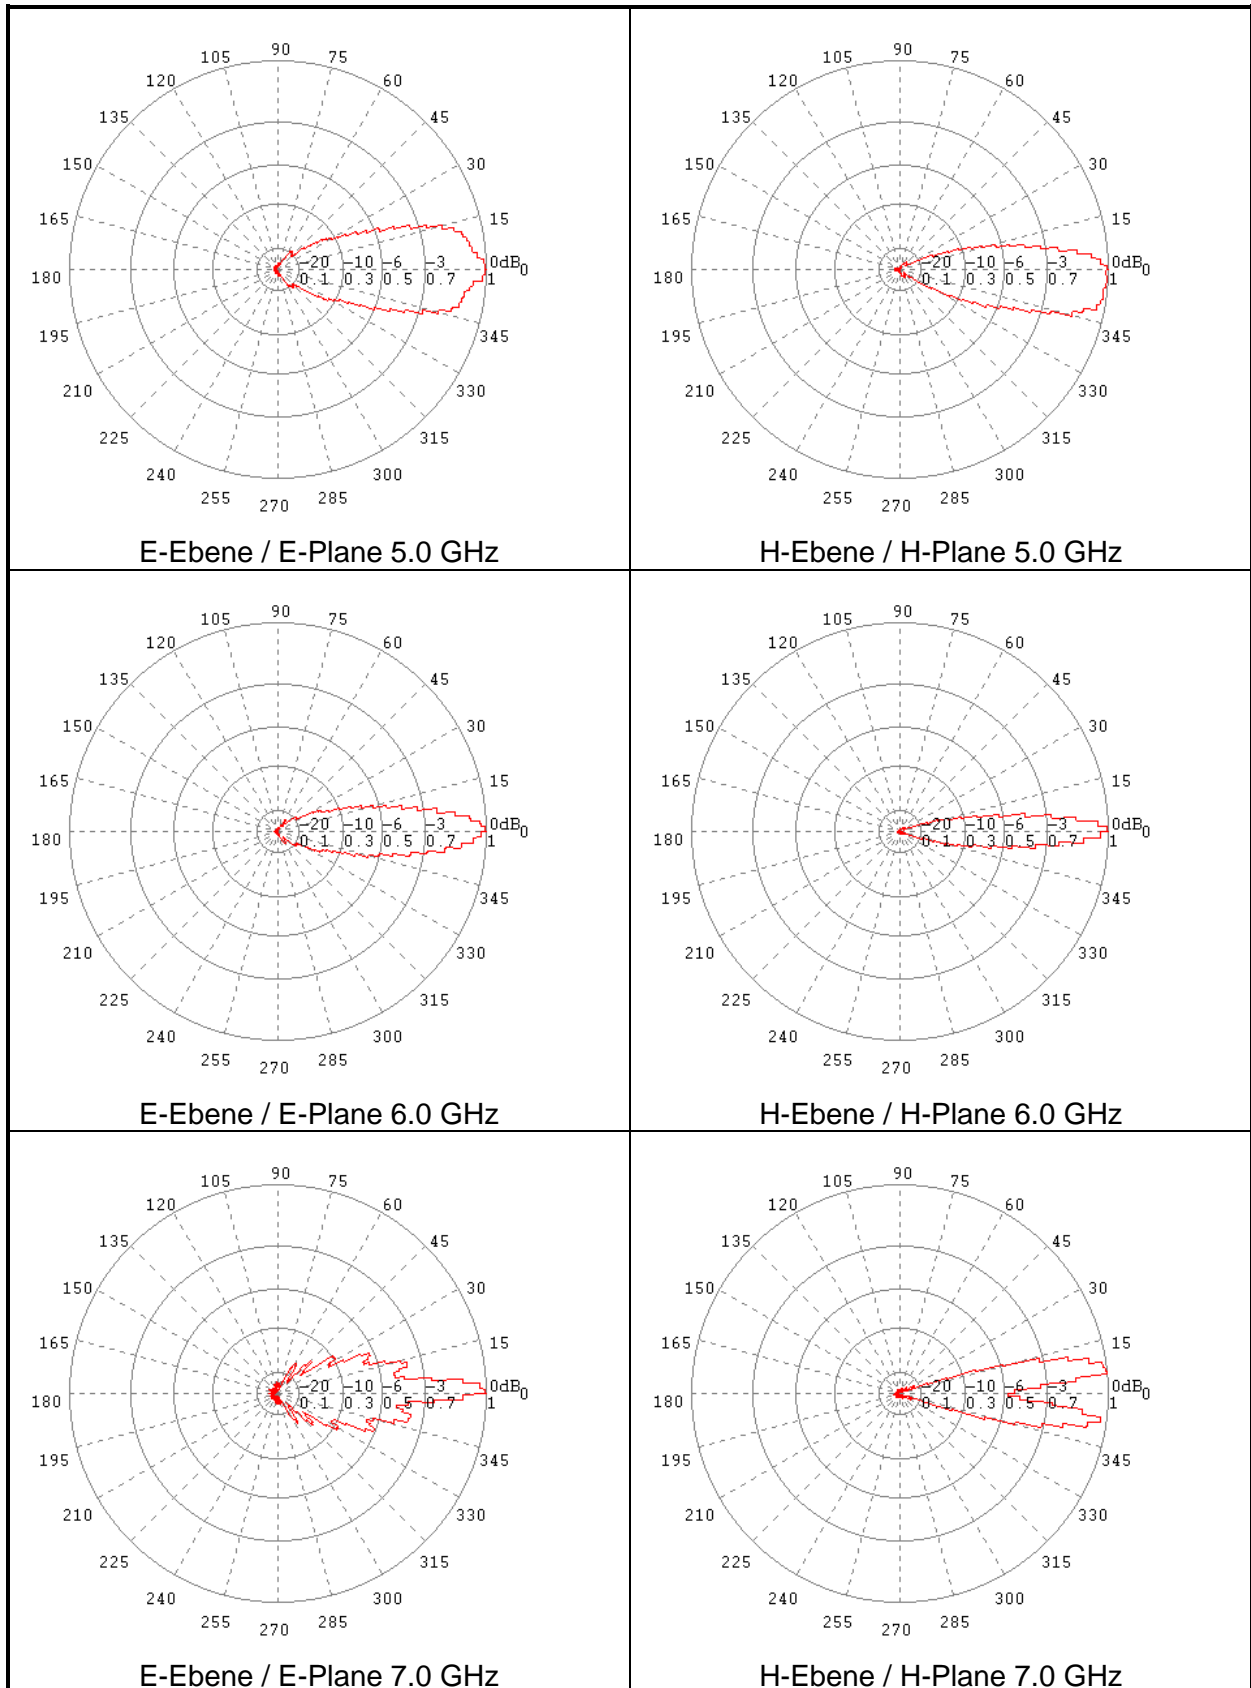

**BBHA Doppelsteg-Breitband-Hornantenne**  
**BBHA 9120 E Double Ridged Broadband Horn Antenna**

| Frequenz [GHz]  | 3 dB-Öffnungswinkel<br>E-Ebene [°]  | 3 dB-Öffnungswinkel<br>H-Ebene [°]  |
|-----------------|-------------------------------------|-------------------------------------|
| Frequency [GHz] | Half-Power Beamwidth<br>E-Plane [°] | Half-Power Beamwidth<br>H-Plane [°] |
| 0.5             | 82                                  | 70                                  |
| 1.0             | 46                                  | 42                                  |
| 1.5             | 36                                  | 38                                  |
| 2.0             | 27                                  | 26                                  |
| 2.5             | 25                                  | 23                                  |
| 3.0             | 26                                  | 21                                  |
| 3.5             | 36                                  | 24                                  |
| 4.0             | 28                                  | 15                                  |
| 4.5             | 21                                  | 13                                  |
| 5.0             | 31                                  | 26                                  |
| 6.0             | 16                                  | 11                                  |